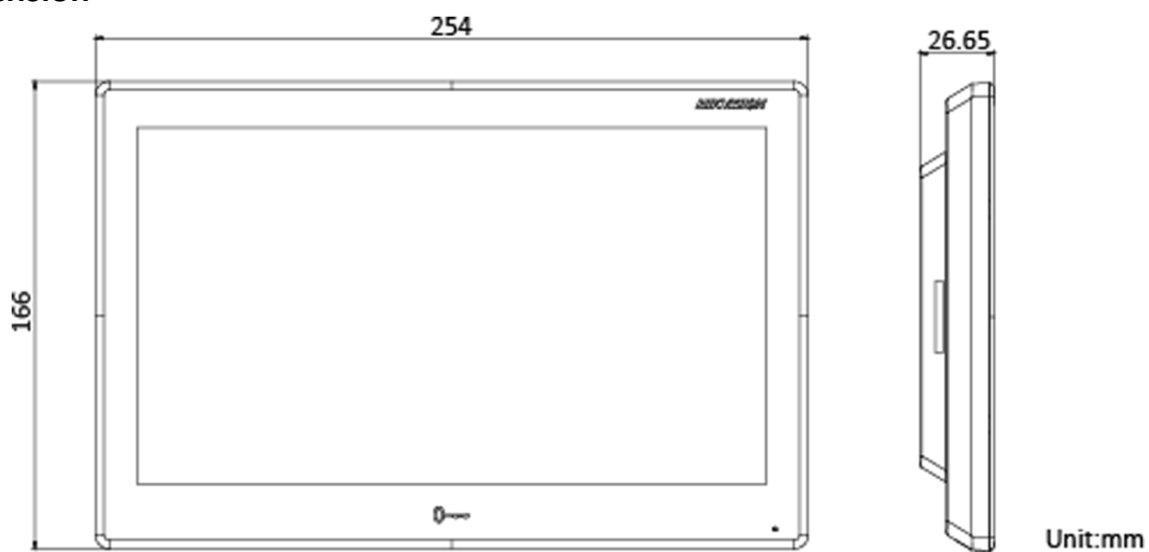

▪ **Dimension**

▪ **Accessory**

▪ **Optional**

DS-KAW50-1N	DS-KAW50-1	DS-KABH9510-T	DS-KABH9510-T