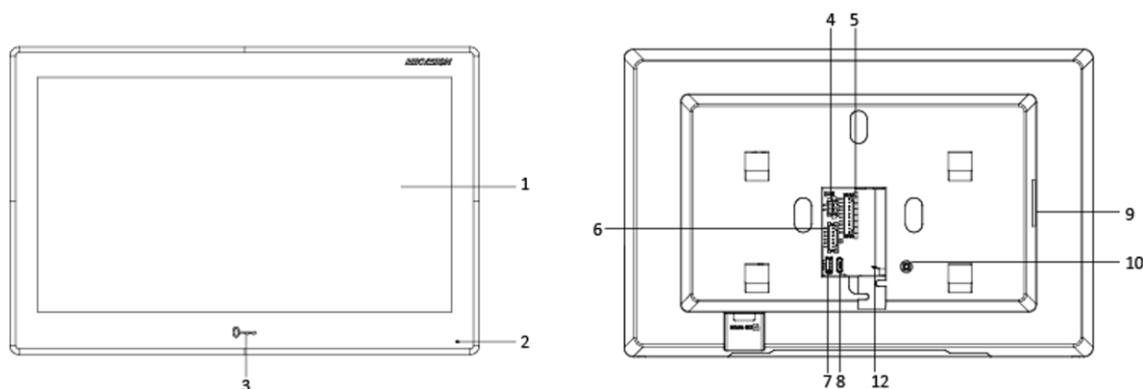

General	
Button	/
Installation	Surface mounting
Indicator	/
Weight	Without package: 875 g With package: 1060 g
Protective level	/
Working temperature	-10 °C to 50 °C (14 °F to 122 °F)
Working humidity	10% to 90%
Dimensions	254 mm × 166 mm × 26.65 mm (10.0" × 6.54" × 1.05")
Battery	/
Power supply	IEEE802.3af, standard PoE 12 VDC, 1 A
Application environment	Indoor
Power consumption	≤ 8 W
Language	English, Russian, Estonian, Bulgaria, Hungarian, Greek, German, Italian, Czech, Slovak, France, Polish, Dutch, Portuguese, Spanish, Romanian, Danish, Swedish, Norwegian, Finnish, Croatian, Slovenian, Serbian, Turkish, Traditional Chinese, Vietnamese, Hebrew, Latvian, Lithuanian, Brazilian Portuguese, Arabic, Ukrainian, Mongolian

Physical Interface

No.	Description	No.	Description
1	Screen	7	Debugging Port
2	Microphone	8	microUSB Interface
3	Unlock Button	9	Loudspeaker
4	Power Supply Interface	10	Reserved
5	Alarm Terminals	11	TAMPER
6	RS-485/Relay Interface	12	Network Interface

Available Model

DS-KH9510-WTE1(B)