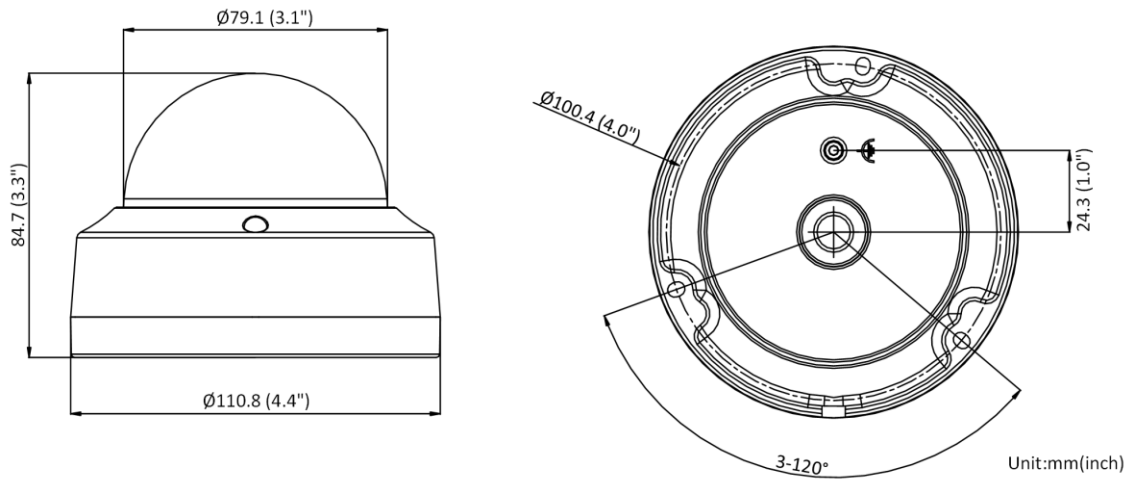

Moderate protection	Hikvision products at this level are equipped for use in areas with moderate anti-corrosion demands. Typical application scenarios include coastal areas about 2 kilometers (1.24 miles) away from coastlines, as well as areas affected by acid rain.
No specific protection	Hikvision products at this level are equipped for use in areas where no specific anti-corrosion protection is needed.

▪ **Dimension**

▪ **Accessory**

▪ **Optional**

DS-1280ZJ-DM18 Junction Box	DS-1250ZJ Rain Shade	DS-1259ZJ Inclined Ceiling Mount	DS-1272ZJ-110 Wall Mount	DS-1272ZJ-110B Wall Mount
DS-1276ZJ-SUS Corner Mount	DS-1258ZJ Wall Mount	DS-1275ZJ-SUS Vertical Pole Mount	DS-1271ZJ-110 Pendant Mount