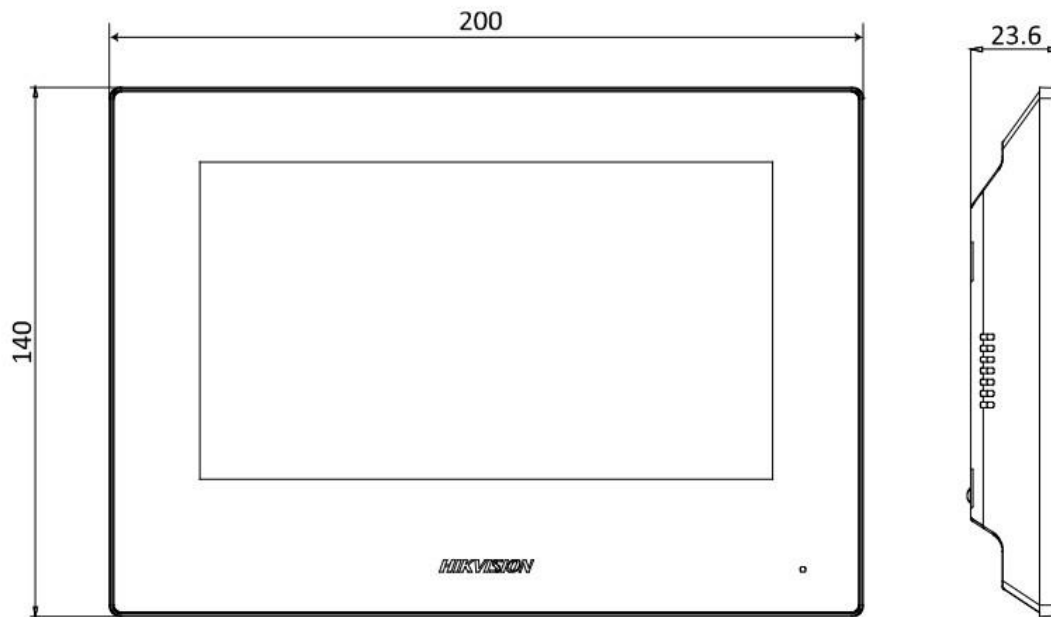

▪ **Dimension**

▪ **Accessory**

▪ **Optional**

DS-KABH6320-T Indoor Station Table Bracket	DS-KIS702 Villa Two Wire Kit	DS-KIS702-P Two Wire IP Bundle	DS-KIS702Y	DS-KIS702Y-P
DS- KIS702/S#Europe	DS- KIS702/S#EUROPE	DS-KIS702EY	DS-KIS702Y#EU	DS-KIS7021Y-S#EU
DS-KIS7022Y-S#EU	DS-KIS7023Y-S#EU	DS-KIS7024Y-S#EU	DS-KIS7021Y-G#EU	DS-KIS7022Y-G#EU