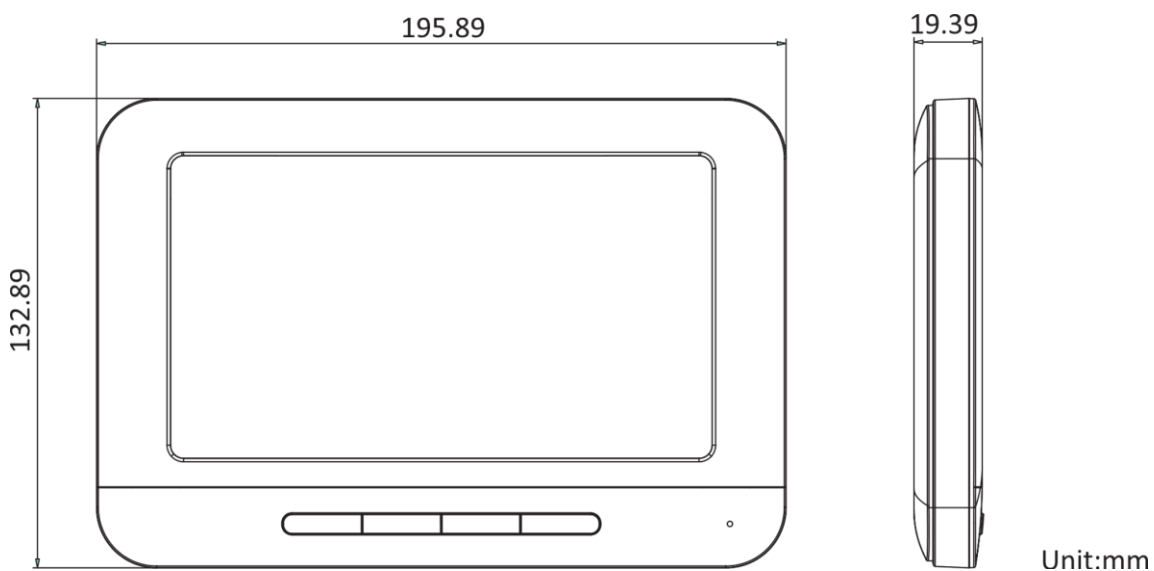

DS-KIS202T Four-Wire Analog Bundle

- Analog Kit for villa or house, only one call button
- Kit including DS-KB2411T-IM and DS-KH2220, 5-meter 4-wire cable, and other accessories
- European power supply adaptor included (please mark for other standards when you order)

▪ Specification

Door station	
Resolution	1920 × 1080 Stream resolution: 960 × 576
Lens	1/2.7" CMOS
FOV	Horizontal: 66.2°, Vertical: 37.2°
Door station	
Audio input	Built-in omnidirectional microphone
Audio output	Built-in loudspeaker
Door station	
I/O output	1 relay output
Four-wire	1 four-wire interface (1-ch video input, 1-ch audio input/output, 1-ch power,supply, 1-ch grounding)
Door station	
Power supply	12 VDC
Power consumption	Max. 5 W
Working temperature	-10° C to + 55° C (14° F to 131° F)
Working humidity	10% to 90%
Dimensions	128 mm × 42 mm × 24.8 mm
Indoor station	
Operation method	Physical button
Type	7-inch colorful TFT LCD
Resolution	800 × 480
Indoor station	
Audio input	Built-in omnidirectional microphone
Audio output	Built-in loudspeaker
Audio quality	Noise suppression and echo cancellation
Indoor station	
Power supply	12 VDC
Power consumption	≤ 5 W
Working temperature	-10° C to + 55° C (14° F to 131° F)
Working humidity	10% to 90%
Dimensions (W × H × D)	195.8 mm × 132.8 mm × 18.39 mm (7.7" × 5.2" × 0.7")

▪ Available Model

DS-KIS202T

▪ Dimension

Headquarters

No.555 Qianmo Road, Binjiang District,
Hangzhou 310051, China
T +86-571-8807-5998
www.hikvision.com

Follow us on social media to get the latest product and solution information.