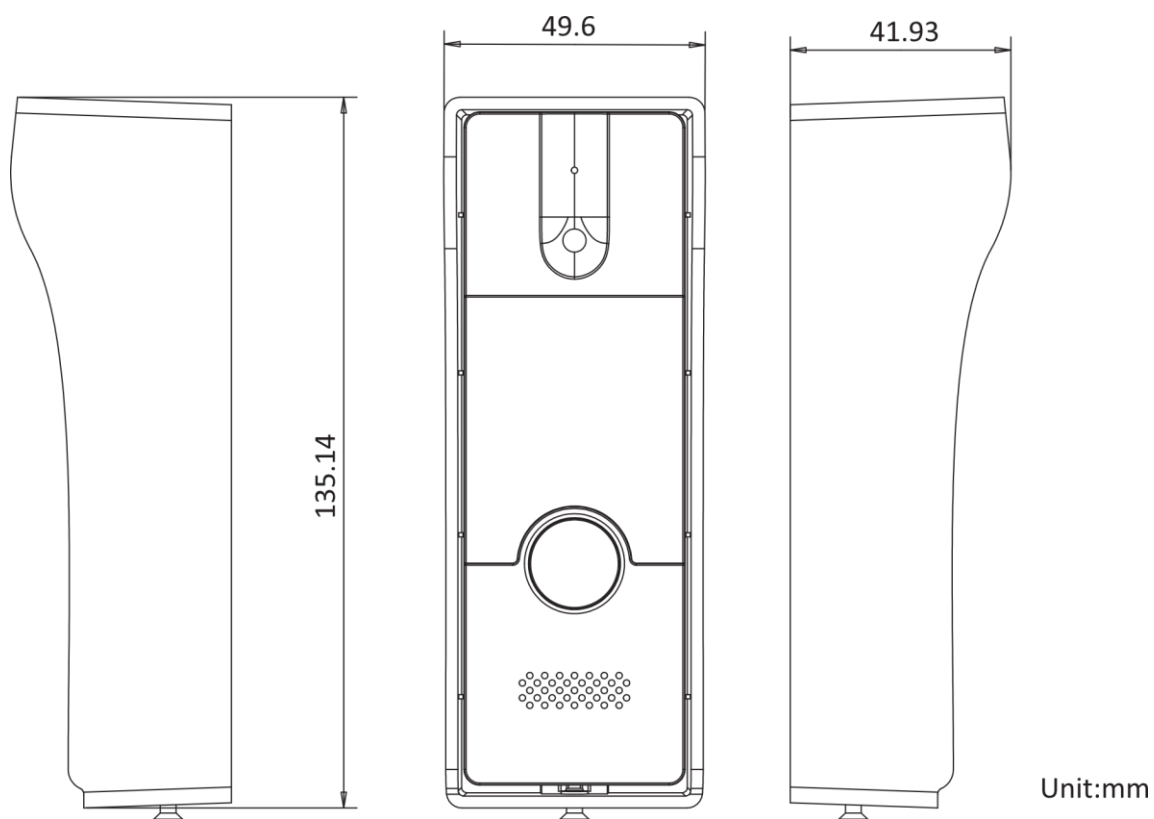

DS-KIS202T Four-Wire Analog Bundle

- Analog Kit for villa or house, only one call button
- Kit including DS-KB2411T-IM and DS-KH2220, 5-meter 4-wire cable, and other accessories
- European power supply adaptor included (please mark for other standards when you order)

▪ Specification

Door station	
Resolution	1920 × 1080 Stream resolution: 960 × 576
Lens	1/2.7" CMOS
FOV	Horizontal: 66.2°, Vertical: 37.2°
Door station	
Audio input	Built-in omnidirectional microphone
Audio output	Built-in loudspeaker
Door station	
I/O output	1 relay output
Four-wire	1 four-wire interface (1-ch video input, 1-ch audio input/output, 1-ch power,supply, 1-ch grounding)
Door station	
Power supply	12 VDC
Power consumption	Max. 5 W
Working temperature	-10° C to + 55° C (14° F to 131° F)
Working humidity	10% to 90%
Dimensions	128 mm × 42 mm × 24.8 mm
Indoor station	
Operation method	Physical button
Type	7-inch colorful TFT LCD
Resolution	800 × 480
Indoor station	
Audio input	Built-in omnidirectional microphone
Audio output	Built-in loudspeaker
Audio quality	Noise suppression and echo cancellation
Indoor station	
Power supply	12 VDC
Power consumption	≤ 5 W
Working temperature	-10° C to + 55° C (14° F to 131° F)
Working humidity	10% to 90%
Dimensions (W × H × D)	195.8 mm × 132.8 mm × 18.39 mm (7.7" × 5.2" × 0.7")

▪ Available Model

DS-KIS202T

▪ Dimension

Headquarters

No.555 Qianmo Road, Binjiang District,
Hangzhou 310051, China
T +86-571-8807-5998
www.hikvision.com

Follow us on social media to get the latest product and solution information.